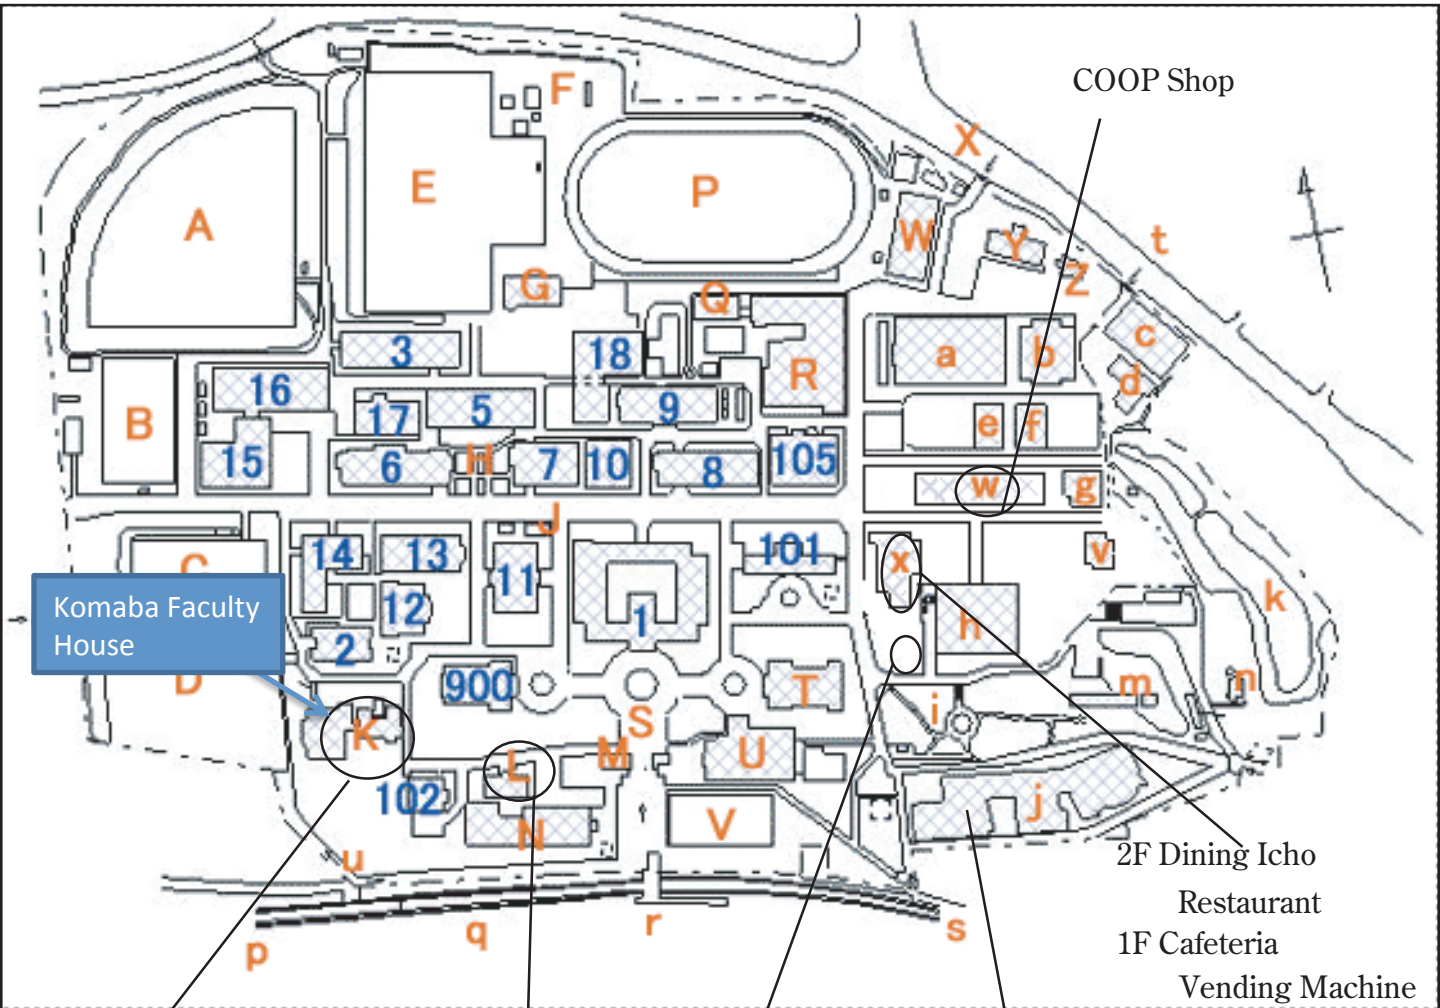

Campus Map

Lever Son Verre
(Restaurant and Cafe)

Health Service Center

Cafe Italian Tomato

Mathematical Sciences Building

2F Dining Icho
Restaurant
1F Cafeteria
Vending Machine

K: Komaba Faculty House
J: Mathematical Sciences Building
r: Komaba Todaimae Station